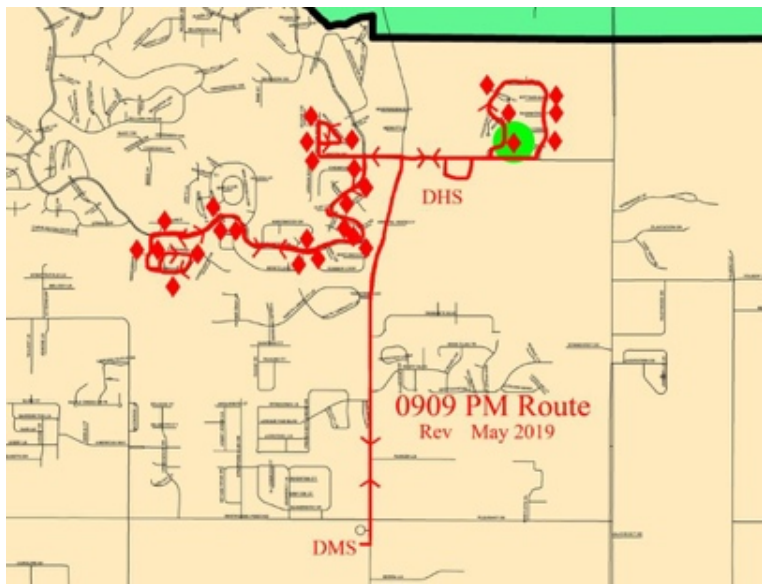

Daphne Middle School Bus Route Information

0725 AM & PM

0728 AM & PM

0910 AM & PM

1511 AM & PM

1717 AM

1717 PM

1811 AM

1811 PM

0724 AM

0724 PM

0740 AM & PM

0726 AM & PM

0909 PM

1512 AM & PM

1914 AM

1914 PM

Apartments and Condominiums Serviced by DMS and DHS Buses

(Alphabetized)			Updated 5/21/19
Apartment or Condo Complex	Bus Number	Driver's Name	AM Pick up time
Arbor by the Bay	#09-10	Joey Hutchins	7:00 AM
Ashley Gates	#15-11	James Johnson	6:45 AM
Audobon Apts.	#18-11	Charlotte Monk	6:55
Bay Apt. Villas Down by the Bay	#07-25	Lisa Casey	6:55
Colonnade Apt.	#07-24	Gary Patrick	6:55
East Bay Apt.	#07-25	Lisa Casey	6:55
Golf Terrace Apt.	#29-14	Eubie Stacey	7:05
Grande Pointe Apt.	#17-07	Betsy Duke	6:50
Lake Forest Apt. SEE NOTE*	#19-14	Eubie Stacey	6:40 * DMS ONLY
Lake Forest Apt. SEE NOTE*	#15-12	Richard Belfield	7:30 * DHS ONLY
Loma Alta Apt.	#15-12	Richard Belfield	7:00
Paladian at Jubilee (POLLARD)	#15-11	James Johnson	6:50
Paladian at Daphne (181)	#07-40	Cedric Yelding	7:00
Seacliff Condos	#07-25	Lisa Casey	6:55
Sommerset Place	#07-40	Cedric Yelding	7:05
St. Charles Place	#07-26	Deann Stringer	6:50
Summer Oaks Apt.	#07-24	Gary Patrick	6:45
Villas at St. Charles	#07-26	Deann Stringer	6:50
Whispering Pines Apt.	#07-26	Deann Stringer	6:40
Windscape Apt.	#07-24	Gary Patrick	6:45