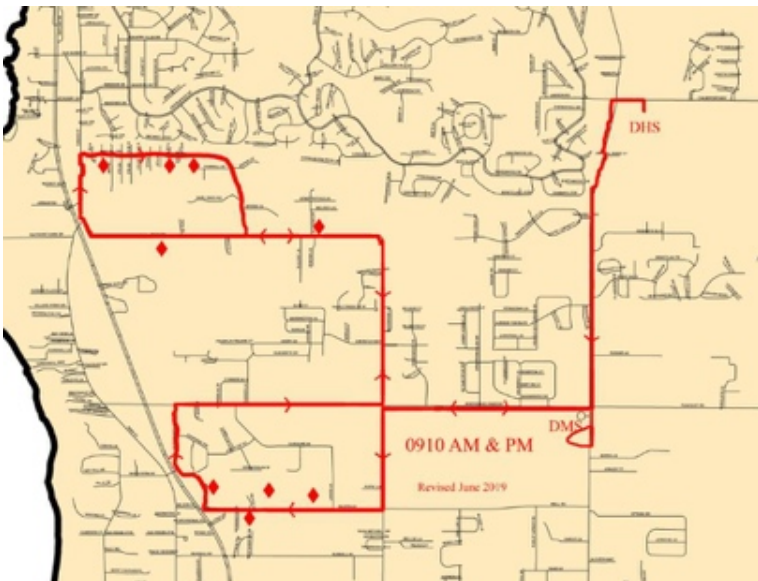

Daphne Middle School Bus Route Information

0725 AM & PM

0728 AM & PM

0910 AM & PM

1511 AM & PM

1717 AM

1717 PM

1811 AM