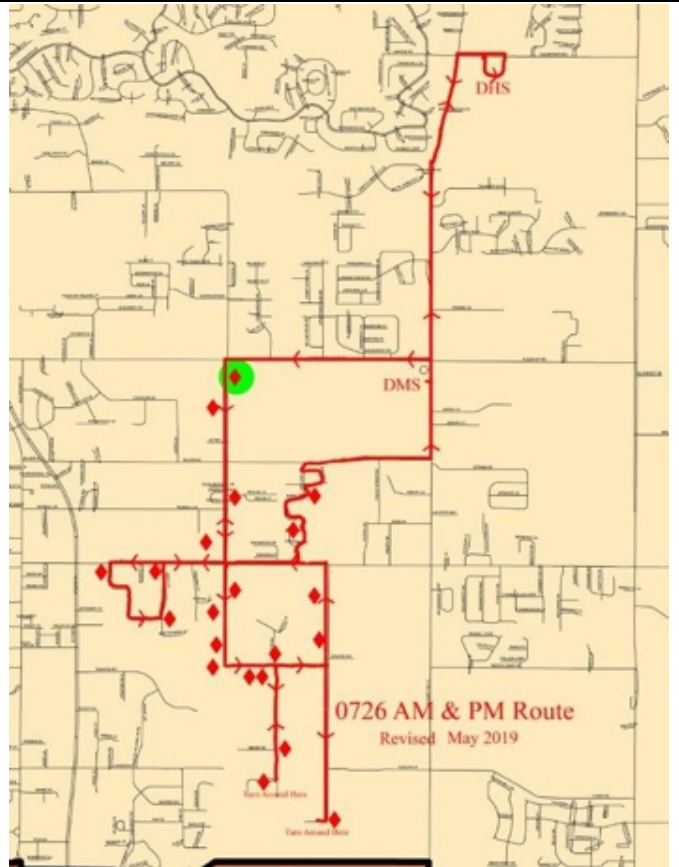

Daphne Middle School Bus Route Information

0725 AM & PM

0728 AM & PM

0910 AM & PM

1511 AM & PM

1717 AM

1717 PM

1811 AM

1811 PM

0724 AM

0724 PM

0740 AM & PM

0726 AM & PM

0909 PM

1512 AM & PM

1914 AM

1914 PM

Apartments and Condominiums Serviced by DMS and DHS Buses

(Alphabetized)			Updated 5/21/19
Apartment or Condo Complex	Bus Number	Driver's Name	AM Pick up time
Arbor by the Bay	#09-10	Joey Hutchins	7:00 AM
Ashley Gates	#15-11	James Johnson	6:45 AM
Audobon Apts.	#18-11	Charlotte Monk	6:55
Bay Apt. Villas Down by the Bay	#07-25	Lisa Casey	6:55
Colonnade Apt.	#07-24	Gary Patrick	6:55
East Bay Apt.	#07-25	Lisa Casey	6:55
Golf Terrace Apt.	#29-14	Eubie Stacey	7:05
Grande Pointe Apt.	#17-07	Betsy Duke	6:50
Lake Forest Apt. SEE NOTE*	#19-14	Eubie Stacey	6:40 * DMS ONLY
Lake Forest Apt. SEE NOTE*	#15-12	Richard Belfield	7:30 * DHS ONLY
Loma Alta Apt.	#15-12	Richard Belfield	7:00
Paladian at Jubilee (POLLARD)	#15-11	James Johnson	6:50
Paladian at Daphne (181)	#07-40	Cedric Yelding	7:00
Seacliff Condos	#07-25	Lisa Casey	6:55
Sommerset Place	#07-40	Cedric Yelding	7:05
St. Charles Place	#07-26	Deann Stringer	6:50
Summer Oaks Apt.	#07-24	Gary Patrick	6:45
Villas at St. Charles	#07-26	Deann Stringer	6:50
Whispering Pines Apt.	#07-26	Deann Stringer	6:40
Windscape Apt.	#07-24	Gary Patrick	6:45