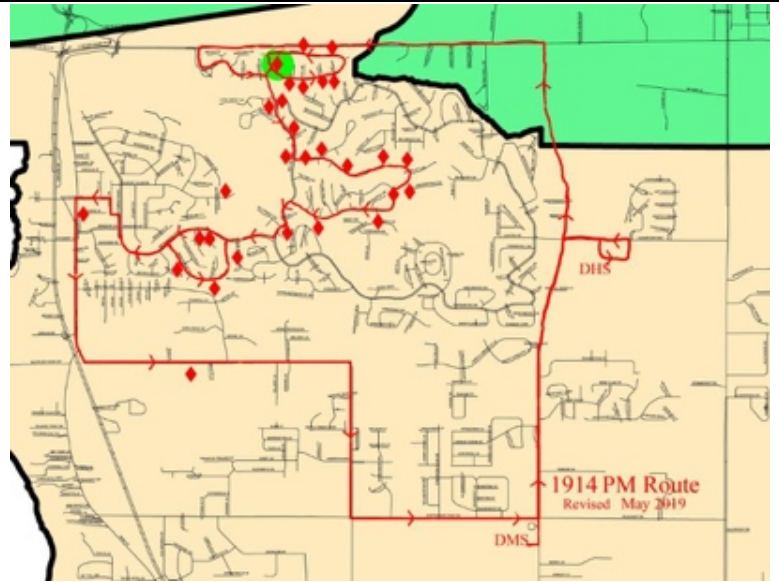

Daphne Middle School Bus Route Information

0725 AM & PM

0728 AM & PM

0910 AM & PM

1511 AM & PM

1717 AM

1717 PM

1811 AM

1811 PM

0724 AM

0724 PM

0740 AM & PM

0726 AM & PM

0909 PM

1512 AM & PM

1914 AM

1914 PM

Apartments and Condominiums Serviced by DMS and DHS Buses

(Alphabetized)			Updated 5/21/19
Apartment or Condo Complex	Bus Number	Driver's Name	AM Pick up time
Arbor by the Bay	#09-10	Joey Hutchins	7:00 AM
Ashley Gates	#15-11	James Johnson	6:45 AM
Audobon Apts.	#18-11	Charlotte Monk	6:55
Bay Apt. Villas Down by the Bay	#07-25	Lisa Casey	6:55
Colonnade Apt.	#07-24	Gary Patrick	6:55
East Bay Apt.	#07-25	Lisa Casey	6:55
Golf Terrace Apt.	#29-14	Eubie Stacey	7:05
Grande Pointe Apt.	#17-07	Betsy Duke	6:50
Lake Forest Apt. SEE NOTE*	#19-14	Eubie Stacey	6:40 * DMS ONLY
Lake Forest Apt. SEE NOTE*	#15-12	Richard Belfield	7:30 * DHS ONLY
Loma Alta Apt.	#15-12	Richard Belfield	7:00
Paladian at Jubilee (POLLARD)	#15-11	James Johnson	6:50
Paladian at Daphne (181)	#07-40	Cedric Yelding	7:00
Seacliff Condos	#07-25	Lisa Casey	6:55
Sommerset Place	#07-40	Cedric Yelding	7:05
St. Charles Place	#07-26	Deann Stringer	6:50
Summer Oaks Apt.	#07-24	Gary Patrick	6:45
Villas at St. Charles	#07-26	Deann Stringer	6:50
Whispering Pines Apt.	#07-26	Deann Stringer	6:40
Windscape Apt.	#07-24	Gary Patrick	6:45