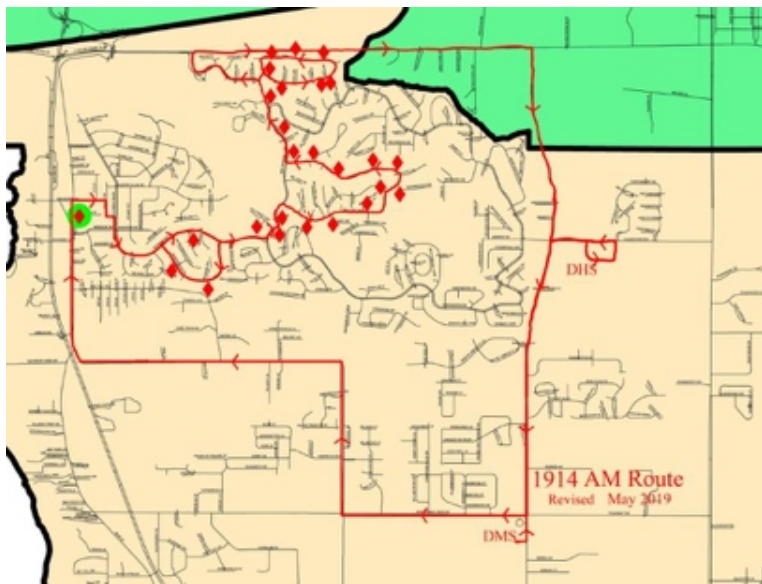

Daphne Middle School Bus Route Information

0725 AM & PM

0728 AM & PM

0910 AM & PM

1511 AM & PM

1717 AM

1717 PM

1811 AM

1811 PM

0724 AM

0724 PM

0740 AM & PM

0726 AM & PM

0909 PM

1512 AM & PM

1914 AM

1914 PM

Apartments and Condominiums Serviced by DMS and DHS Buses

(Alphabetized)			Updated 5/21/19
Apartment or Condo Complex	Bus Number	Driver's Name	AM Pick up time
Arbor by the Bay	#09-10	Joey Hutchins	7:00 AM
Ashley Gates	#15-11	James Johnson	6:45 AM
Audobon Apts.	#18-11	Charlotte Monk	6:55
Bay Apt. Villas Down by the Bay	#07-25	Lisa Casey	6:55
Colonnade Apt.	#07-24	Gary Patrick	6:55
East Bay Apt.	#07-25	Lisa Casey	6:55
Golf Terrace Apt.	#29-14	Eubie Stacey	7:05
Grande Pointe Apt.	#17-07	Betsy Duke	6:50
Lake Forest Apt. SEE NOTE*	#19-14	Eubie Stacey	6:40 * DMS ONLY
Lake Forest Apt. SEE NOTE*	#15-12	Richard Belfield	7:30 * DHS ONLY
Loma Alta Apt.	#15-12	Richard Belfield	7:00
Paladian at Jubilee (POLLARD)	#15-11	James Johnson	6:50
Paladian at Daphne (181)	#07-40	Cedric Yelding	7:00
Seacliff Condos	#07-25	Lisa Casey	6:55
Sommerset Place	#07-40	Cedric Yelding	7:05
St. Charles Place	#07-26	Deann Stringer	6:50
Summer Oaks Apt.	#07-24	Gary Patrick	6:45
Villas at St. Charles	#07-26	Deann Stringer	6:50
Whispering Pines Apt.	#07-26	Deann Stringer	6:40
Windscape Apt.	#07-24	Gary Patrick	6:45